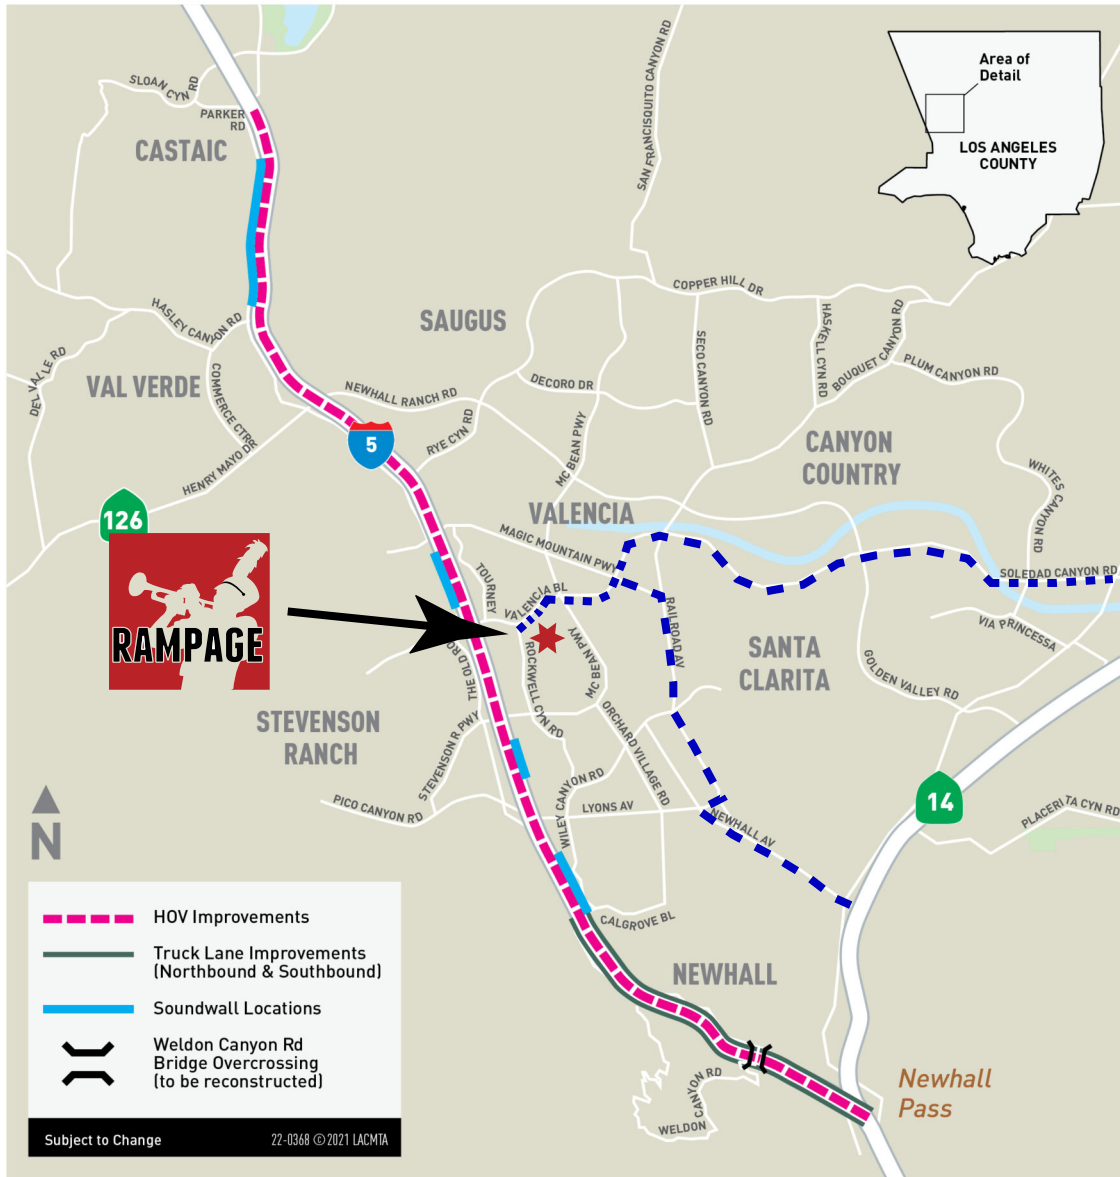

**A section of the I-5 freeway will be closing this Saturday, November 4th,
8 PM until Sunday 8 AM**

I-5 North County Enhancements Project

Metro

----- **DETOURS**

Post Rampage I-5 Freeway Closure Alternate routes Northbound from Valencia Blvd NOT AFFECTED!

Southbound 5 Detour towards Palmdale

Head East on Valencia Blvd - 2.3 mi
 Continue onto Soledad Canyon Rd - 7.4 mi
 Turn right onto Sand Canyon Rd - 0.2 mi
 Turn left to merge onto CA-14 N toward Palmdale

Southbound 5 Detour towards South & West –

Head East on Valencia Blvd - 1.5 mi
 Turn right onto Magic Mtn Pkwy - 0.5 mi
 Turn right onto Railroad Ave - 2.9 mi
 Slight left onto Newhall Ave - 1.4 mi
 Turn right to merge onto CA-14 S toward Los Angeles - 0.2 mi
 Take 14 S - 1.7 mi
 Use the middle 3 lanes to take exit 1A for I-5 S - 0.5 mi
 Keep left and merge onto I-5 S